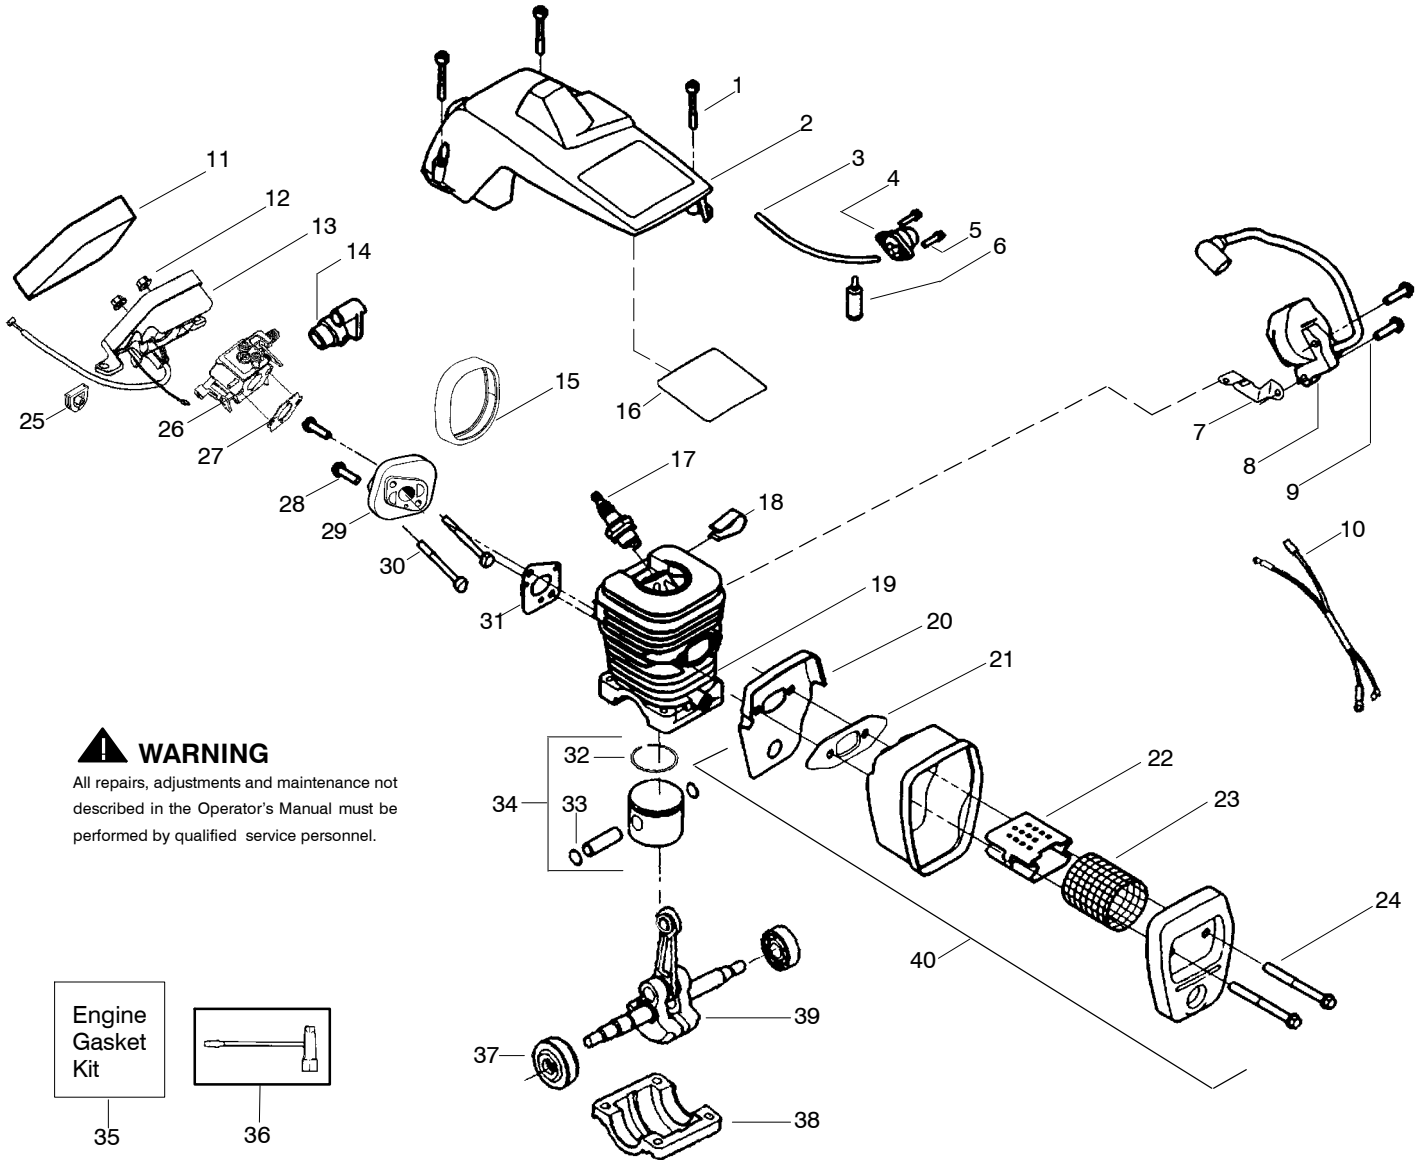

▲ WARNING

All repairs, adjustments and maintenance not described in the Operator's Manual must be performed by qualified service personnel.

Ref.	Part No.	Description	Ref.	Part No.	Description	Ref.	Part No.	Description
1.	530016153	Screw	19.	530012552	Cylinder	35.	530069608	Kit- Engine Gasket (Incl. 21, 27 & 31)
2.	530056914	Assy-Cylinder Shield (includes # 16)	20.	530049870	Backplate-Muffler	36.	530031135	Scrench
3.	530069247	Kit-Fuel Line (Small)	21.	530069608	Gasket-Muffler(kit)	37.	530056363	Assy-Seal & Bearing
4.	530071835	Kit-Air Purge (incl. #5)	22.	530037813	Diffuser-Muffler	38.	530037935	Cap-Crankcase
5.	530015780	Screw	23.	530036103	Screen-Spark	39.	530047062	Assy-Crankshaft
6.	530095646	Assy-Fuel Pick-up	24.	530016132	Bolt-Muffler	40.	530047207	Assy-Muffler (Incl. 20,21,22,23,24)
7.	530047442	Strap-Ground	25.	530047631	Grommet-Throttle Cable			Not Shown
8.	530039198	Ignition Module	26.	---	Kit-Carburetor			
9.	530015814	Screw		530071820	Zama (W-20)			
10.	530057475	Assy-Wire Harness		530071821	Walbro (WT-662)			
11.	530037793	Foam-Air Filter	27.	530069608	Gasket-Carb. (kit)			
12.	530016101	Nut	28.	530016386	Screw	↗ 545123725		Manual (Russian / English)
13.	530057702	Assy-Air Box	29.	530049700	Carb. Adapter	545003001		Decal-Warning
14.	530035526	Grommet-Carb Adjust	30.	530016187	Screw			
15.	530054144	Seal-Carb Adapter	31.	530069608	Gasket- Adaptor(kit)			
16.	530055698	Reflector-Heat	32.	530038729	Ring-Piston			
17.	952030150	Spark Plug (RCJ-7Y)	33.	530015697	Retainer-Piston Pin			
18.	530016136	Clip-High Tension Lead	34.	530069719	Kit-Piston (Incl. 32 & 33)			

↗ = NEW PART NUMBER FOR THIS IPL

★ = REFER TO THE SERVICE REFERENCE INDICATED FOR MORE INFORMATION. (LOCATED AT END OF IPL)